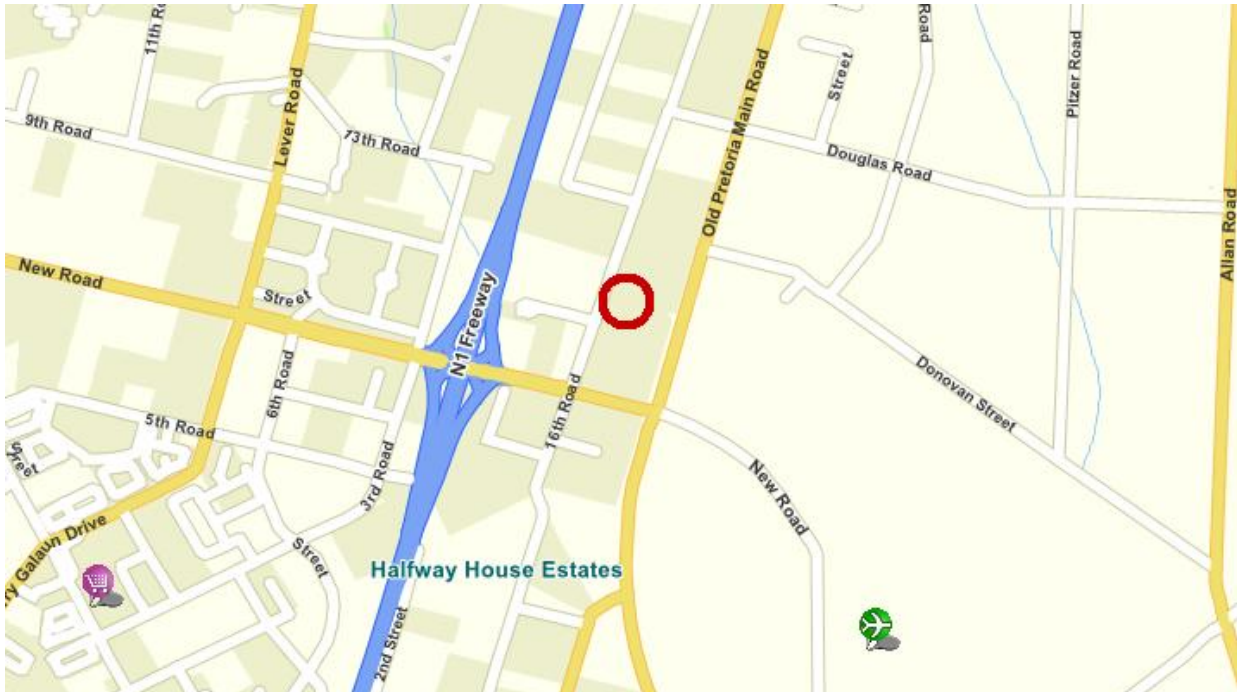

Contact Number: (011) 312 7260

Physical Address: Block L North, Central Park,
400 16th Avenue, Midrand.

Directions:

FROM PTA: Take the N1 Highway to JHB. Pass John Vorster Off-ramp (Centurion). Keep Left at split towards Midrand; pass Old JHB Road, Samrand & Olifantsfontein Off-ramps. Take New Road Off-Ramp. Keep Left & Turn Left onto New Road. Turn Left at Traffic Lights into 16th Avenue. Central Park will be on your RHS before the stop street.

FROM JHB: Take the N1 Highway to PTA. Pass through the Buccleuch interchange towards Midrand. Pass Allandale off-ramp. Take New Road off-ramp. Turn Right onto New Road crossing back over the highway. Turn Left at Traffic Lights into 16th Avenue. Central Park will be on your RHS before the stop street.

MAP

From Pretoria

From JHB

↑ From the Boulders shopping centre